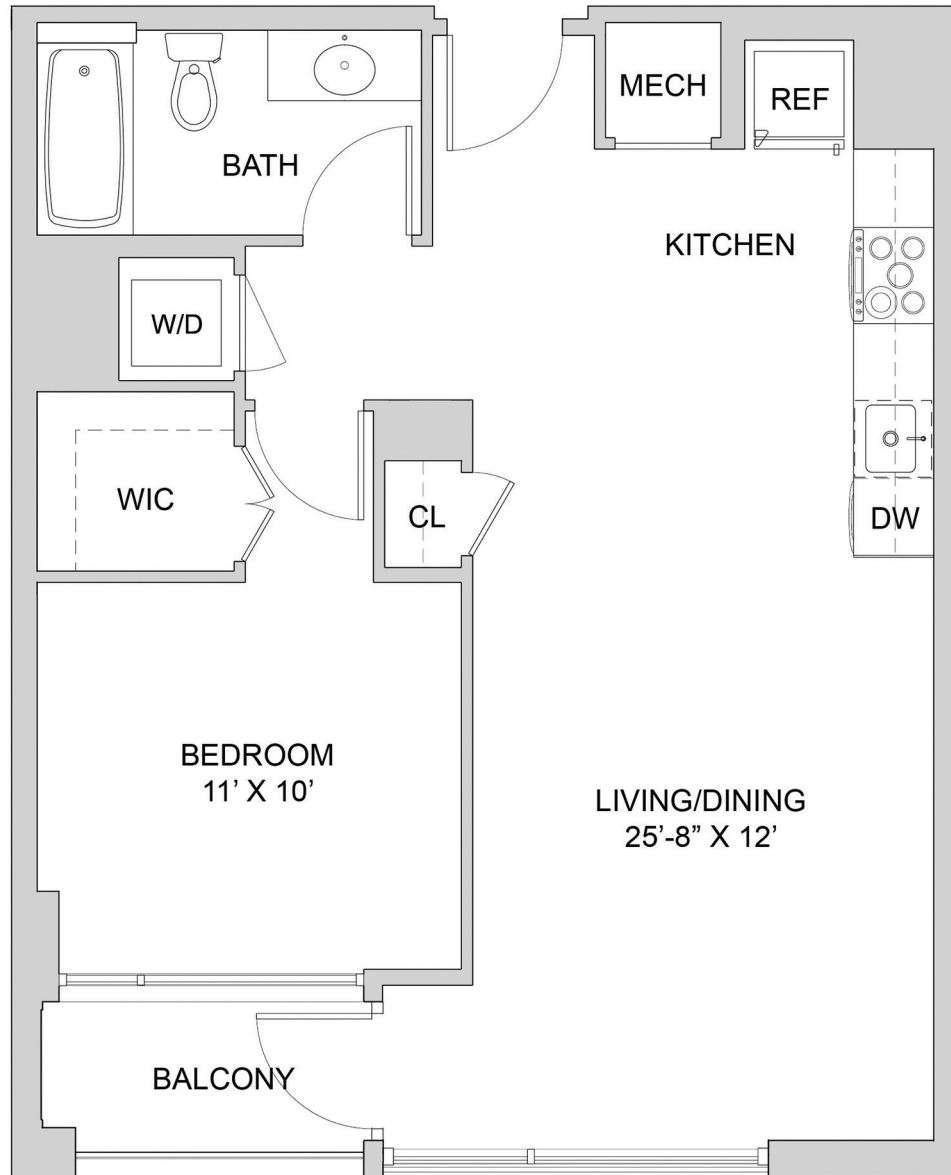

TYPE A1\_IBR\_A

1 BED / 1 BATH  
633 SQ FT

APT NO.

RENT

AVAILABLE

Elevations and floor plans are artist's renderings and are shown for illustration purposes only.  
All square feet are approximate only. ♿