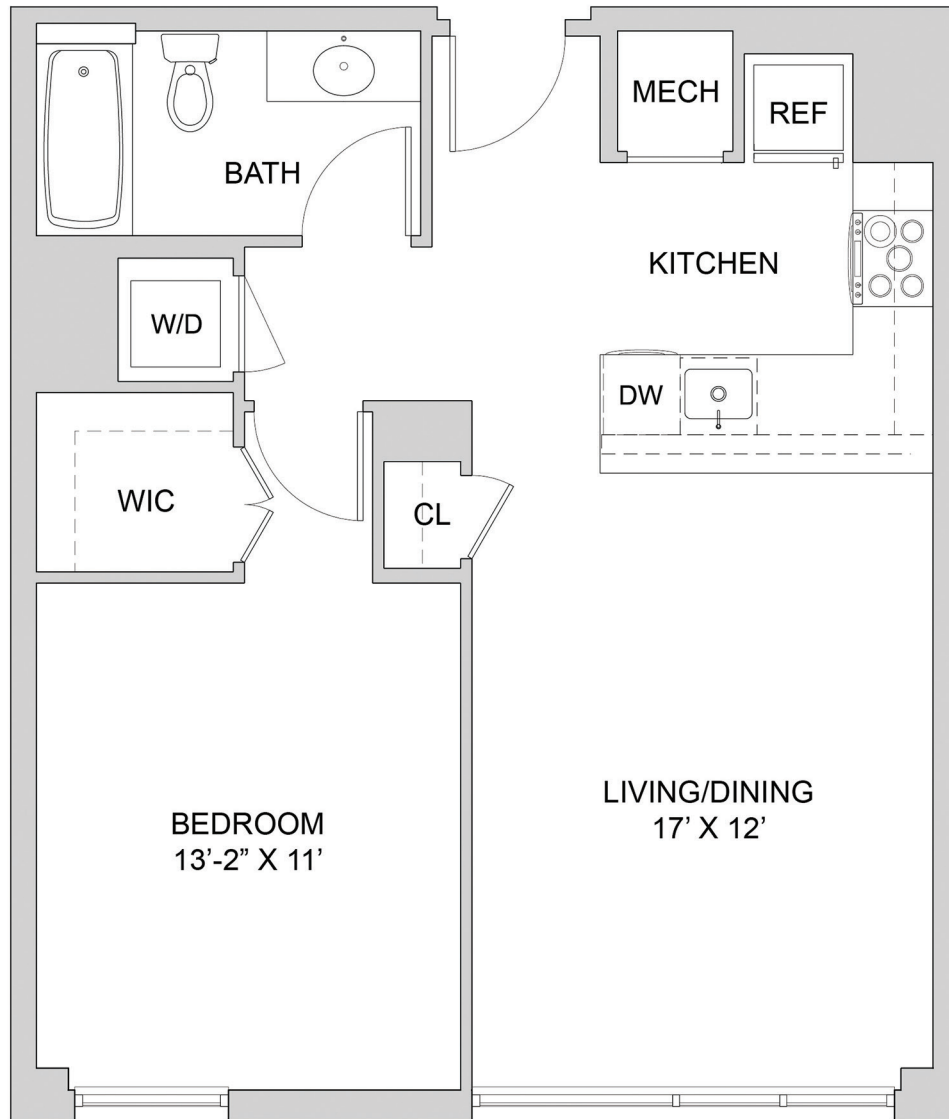

TYPE A1_IBR_B

1 BED / 1 BATH

639 SQ FT

APT NO.

RENT

AVAILABLE

Elevations and floor plans are artist's renderings and are shown for illustration purposes only. All square feet are approximate only. ♿