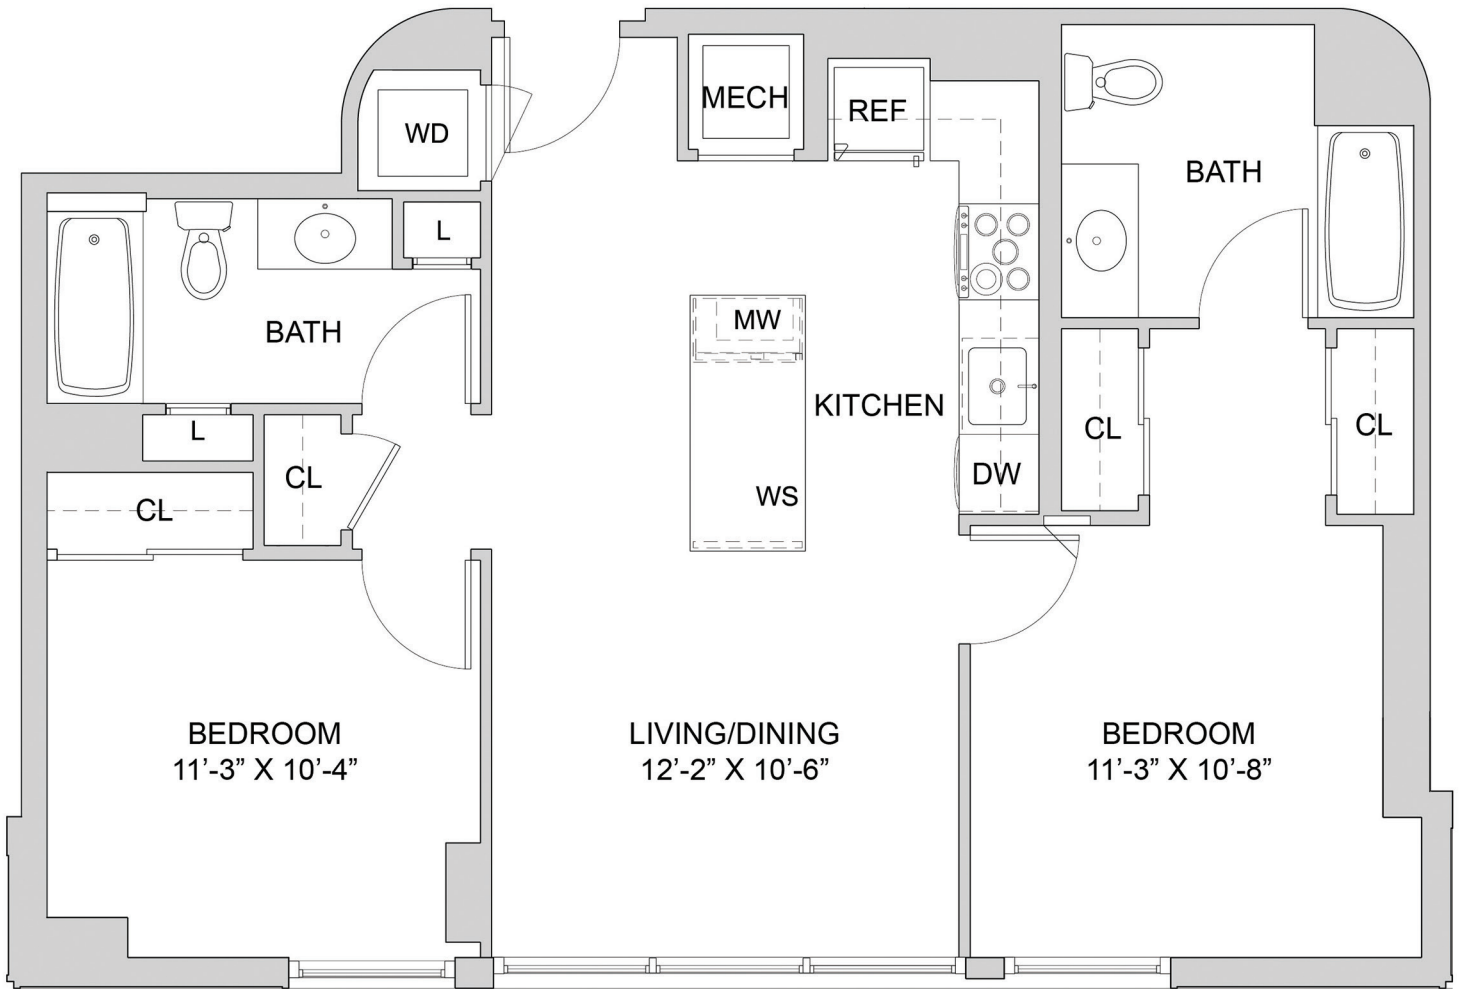

TYPE A1_2BR_D ANSI A

2 BED / 2 BATH

803 SQ FT

APT NO.

RENT

AVAILABLE

Elevations and floor plans are artist's renderings and are shown for illustration purposes only. All square feet are approximate only. ♿