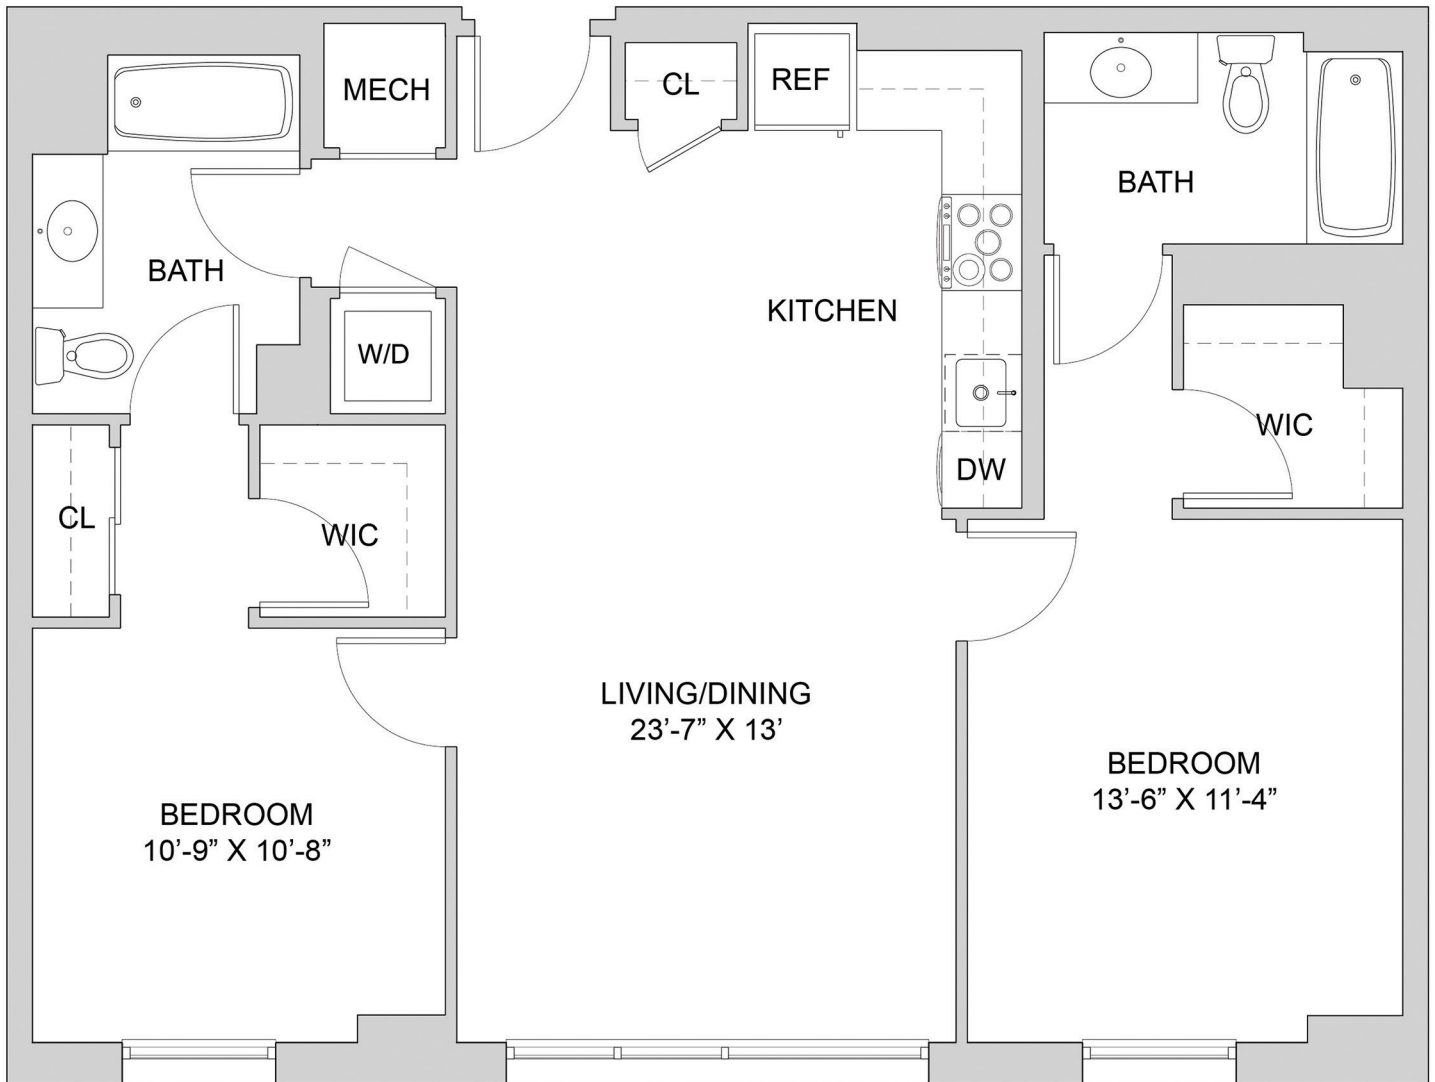

TYPE A1_2BR_E

2 BED / 2 BATH
935 SQ FT

0

APT NO.

RENT

AVAILABLE

Elevations and floor plans are artist's renderings and are shown for illustration purposes only.
All square feet are approximate only. ♿