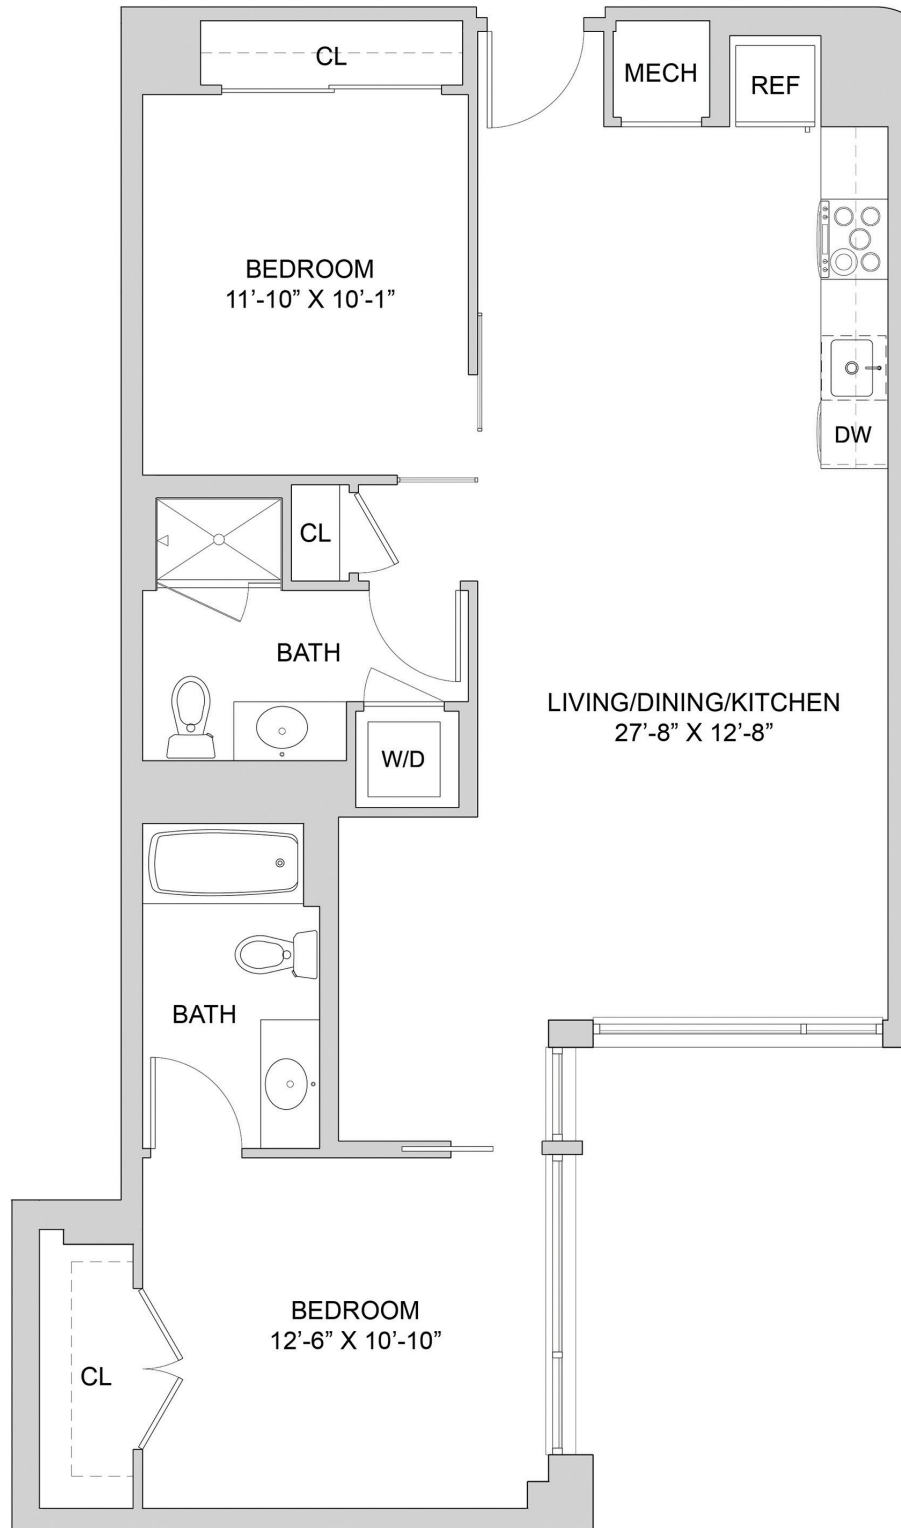

TYPE A1_2BR_SF

2 BED / 2 BATH

999 SQ FT

APT NO.

RENT

AVAILABLE

Elevations and floor plans are artist's renderings and are shown for illustration purposes only. All square feet are approximate only. ♿