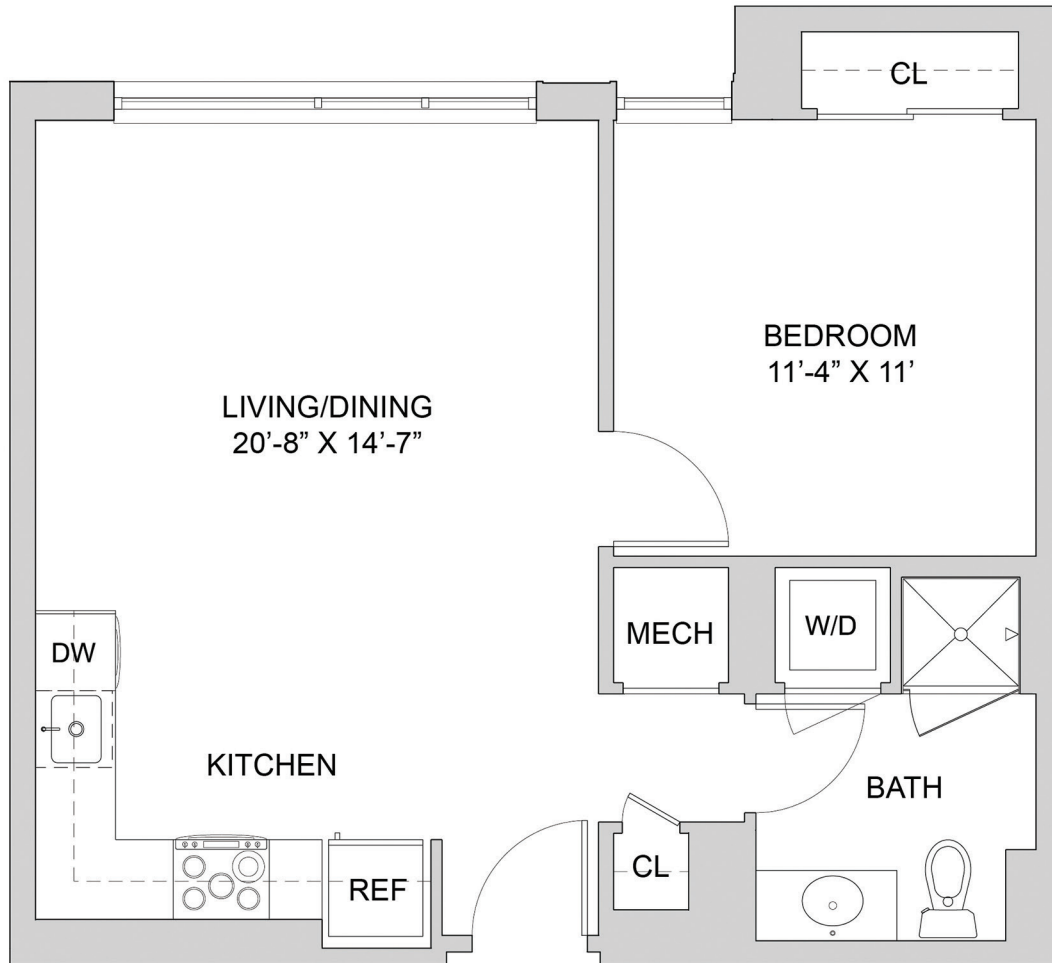

TYPE A2_1BR_F

1 BED / 1 BATH
578 SQ FT

APT NO.

RENT

AVAILABLE

Elevations and floor plans are artist's renderings and are shown for illustration purposes only.
All square feet are approximate only. ♿